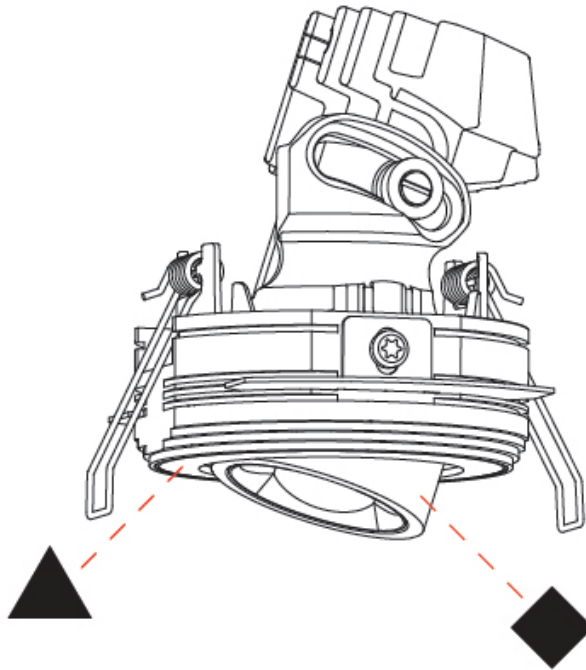

OIKO PRO ADJUSTABLE TRIMLESS

A35885-

PROJECT _____

TYPE _____

SPECIFIER _____

QUANTITY _____

DATE _____

A