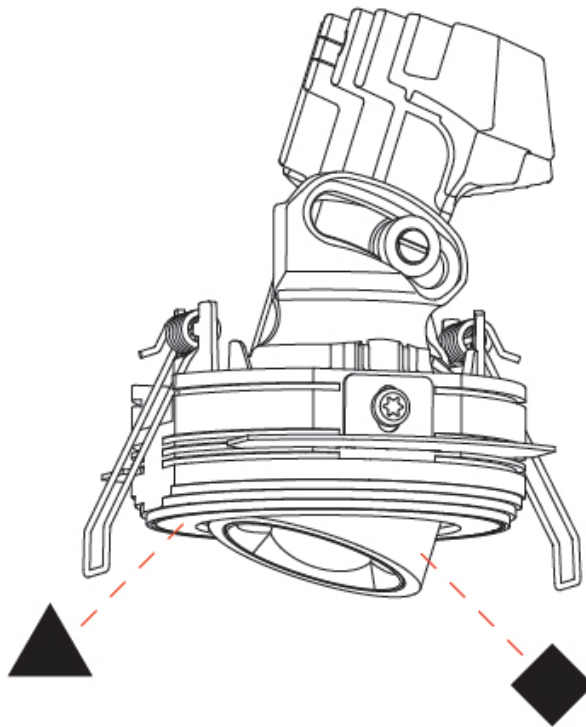

OIKO PRO ADJUSTABLE TRIMLESS

A35884-

PROJECT _____

TYPE _____

SPECIFIER _____

QUANTITY _____

DATE _____

A