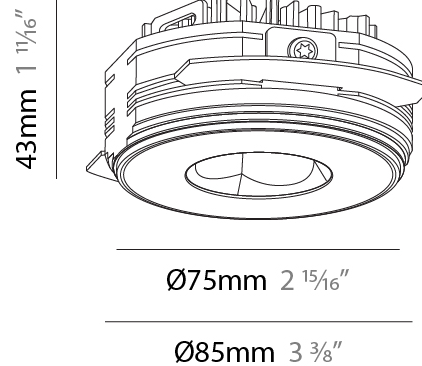

Series: Oiko Pro
Subseries: Oiko Pro Round
Brand: Prolicht
Division: Architectural
Mounting Type: Trimless
Mounting Location: Ceiling
Subcategory: Downlight

PHYSICAL

Shape: Round
Diameter (mm): 75
Diameter (in): 2 ¹⁵/₁₆
Height (mm): 43
Height (in): 1 ¹¹/₁₆
Ceiling Thickness (mm): 10 / 12.5 / 15 / 25
Ceiling Thickness (in): 3/8 or 1/2 or 9/16 or 1
Min. Recessing Depth (mm): 50
Min. Recessing Depth (in): 1 ¹⁵/₁₆
Light Distribution: Direct
Diffuser: Lens Pack - Spread Lens / Linear Spread Lens / Honeycomb Louver
Fixture Finish: SSR / BKV / CWI / CRY / HAB / LAG / UFT / ITA / RUA / RUR / MIC / FTG / MYG / TWT / LOD / PUS / FRO / FUP / KIA / POP / BLS / SPG / MEY / GOH / GUM / CHC / COM / ABZ / JAG / OBR / MOS / ROR
Fixture Material: Aluminum Die Cast
Cut-out Measurements: 86mm / 2 11/16" Diameter

ELECTRICAL

Lamp Type: LED (Zhaga Standard)
Input Wattage (W): 14
Total Output Wattage (W): 12.7
Dimming: Dali Dimming
Driver Included: No
Driver Location: Recessed Housing
Driver Type: Constant Current - Universal (120Vac only for DALI driver)
Driver Class: Class 2
Input Voltage (V): 120 - 277
Constant Current (MA): 700

LED

Color Temperature (°K): 2700-6500 Tunable White
Max. Delivered Lumen (lm): 1381
Nominal Lumen (lm): 1460
CRI: >90 CRI
Lamp Life (hrs): 50000
Special LEDs offerings: Tunable White

OPTICAL

Reflector°: 62
Adjustability: Fixed

RATINGS AND CERTIFICATIONS

Certified By: Certified for North American Standards
IP rating: IP20