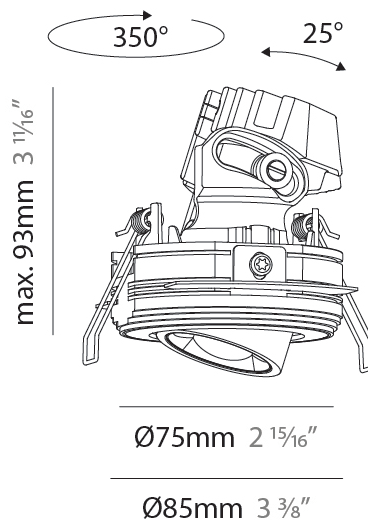

PHYSICAL

Shape: Round
Diameter (mm): 75
Diameter (in): 2 ¹⁵/₁₆
Height (mm): 93
Height (in): 3 ¹¹/₁₆
Ceiling Thickness (mm): 10 / 12.5 / 15 / 25
Ceiling Thickness (in): 3/8 or 1/2 or 9/16 or 1
Min. Recessing Depth (mm): 105
Min. Recessing Depth (in): 4 ¹/₈
Light Distribution: Direct
Diffuser: Lens Pack - Spread Lens / Linear Spread Lens / Honeycomb Louver
Fixture Finish: SSR / BKV / CWI / CRY / HAB / LAG / UFT / ITA / RUA / RUR / MIC / FTG / MYG / TWT / LOD / PUS / FRO / FUP / KIA / POP / BLS / SPG / MEY / GOH / GUM / CHC / COM / ABZ / JAG / OBR / MOS / ROR
Fixture Material: Aluminum Die Cast
Cut-out Measurements: D. 86mm / 3 3/8"

ELECTRICAL

Lamp Type: LED (Zhaga Standard)
Input Wattage (W): 14
Total Output Wattage (W): 12.7
Dimming: Dali Dimming
Driver Included: No
Driver Location: Recessed Housing
Driver Type: Constant Current - Universal (120Vac only for DALI driver)
Driver Class: Class 2
Input Voltage (V): 120 - 277
Constant Current (MA): 700

LED

Number of LEDs: 1
Color Temperature (°K): 2700-6500 Tunable White
Max. Delivered Lumen (lm): 1381
Nominal Lumen (lm): 1460
CRI: >90 CRI
Lamp Life (hrs): 50000
Special LEDs offerings: Tunable White

OPTICAL

Reflector°: 62
Adjustability: Rotational 350° / Tilt 25°

RATINGS AND CERTIFICATIONS

Certified By: Certified for North American Standards
IP rating: IP20