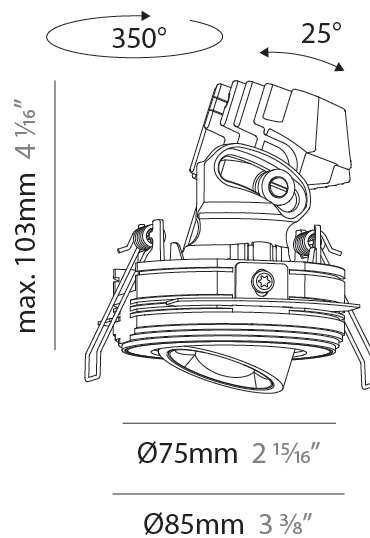

PHYSICAL

Shape: Round
Diameter (mm): 75
Diameter (in): 2 ¹⁵/₁₆
Height (mm): 103
Height (in): 4 ¹/₁₆
Ceiling Thickness (mm): 10 / 12.5 / 15 / 25
Ceiling Thickness (in): 3/8 or 1/2 or 9/16 or 1
Min. Recessing Depth (mm): 115
Min. Recessing Depth (in): 4 ¹/₂
Light Distribution: Direct
Diffuser: Lens Pack - Spread Lens / Linear Spread Lens / Honeycomb Louver
Fixture Finish: SSR / BKV / CWI / CRY / HAB / LAG / UFT / ITA / RUA / RUR / MIC / FTG / MYG / TWT / LOD / PUS / FRO / FUP / KIA / POP / BLS / SPG / MEY / GOH / GUM / CHC / COM / ABZ / JAG / OBR / MOS / ROR
Fixture Material: Aluminum Die Cast
Cut-out Measurements: D. 86mm / 3 3/8"

ELECTRICAL

Lamp Type: LED (Zhaga Standard)
Input Wattage (W): 14
Total Output Wattage (W): 12.7
Dimming: Dali Dimming
Driver Included: No
Driver Location: Recessed Housing
Driver Type: Constant Current - Universal (120Vac only for DALI driver)
Driver Class: Class 2
Input Voltage (V): 120 - 277
Constant Current (MA): 700

LED

Number of LEDs: 1
Color Temperature (°K): 2700-6500 Tunable White
Max. Delivered Lumen (lm): 1240
Nominal Lumen (lm): 1460
CRI: >90 CRI
Lamp Life (hrs): 50000
Special LEDs offerings: Tunable White

OPTICAL

Reflector°: 52
Adjustability: Rotational 350° / Tilt 25°

RATINGS AND CERTIFICATIONS

Certified By: Certified for North American Standards
IP rating: IP20