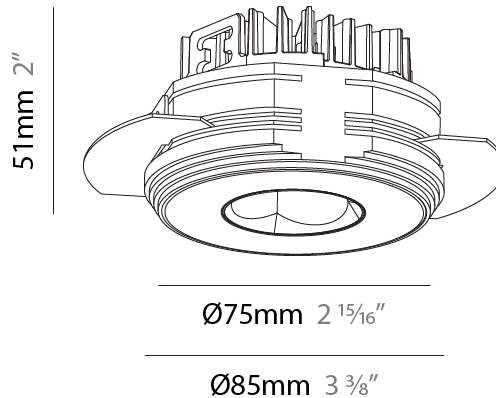

GENERAL

Series: Oiko Pro
Subseries: Oiko Pro Round
Brand: Prolicht
Division: Architectural
Mounting Type: Trimless
Mounting Location: Ceiling
Subcategory: Downlight

PHYSICAL

Shape: Round
Diameter (mm): 75
Diameter (in): 2 ¹⁵/₁₆
Height (mm): 51
Height (in): 2
Ceiling Thickness (mm): 10 / 12.5 / 15 / 25
Ceiling Thickness (in): 3/8 or 1/2 or 9/16 or 1
Min. Recessing Depth (mm): 55
Min. Recessing Depth (in): 2 ³/₁₆
Light Distribution: Direct
Diffuser: Lens Pack - Spread Lens / Linear Spread Lens / Honeycomb Louver
Fixture Finish: SSR / BKV / CWI / CRY / HAB / LAG / UFT / ITA / RUA / RUR / MIC / FTG / MYG / TWT / LOD / PUS / FRO / FUP / KIA / POP / BLS / SPG / MEY / GOH / GUM / CHC / COM / ABZ / JAG / OBR / MOS / ROR
Fixture Material: Aluminum Die Cast
Cut-out Measurements: 86mm / 2 11/16" Diameter

ELECTRICAL

Lamp Type: LED (Zhaga Standard)
Input Wattage (W): 14
Total Output Wattage (W): 12.7
Dimming: Dali Dimming
Driver Included: No
Driver Location: Recessed Housing
Driver Type: Constant Current - Universal (120Vac only for DALI driver)
Driver Class: Class 2
Input Voltage (V): 120 - 277
Constant Current (MA): 700

LED

Color Temperature (°K): 2700-6500 Tunable White
Max. Delivered Lumen (lm): 1240
Nominal Lumen (lm): 1460
CRI: >90 CRI
Lamp Life (hrs): 50000
Special LEDs offerings: Tunable White

OPTICAL

Reflector°: 52
Adjustability: Fixed

RATINGS AND CERTIFICATIONS

Certified By: Certified for North American Standards
IP rating: IP20