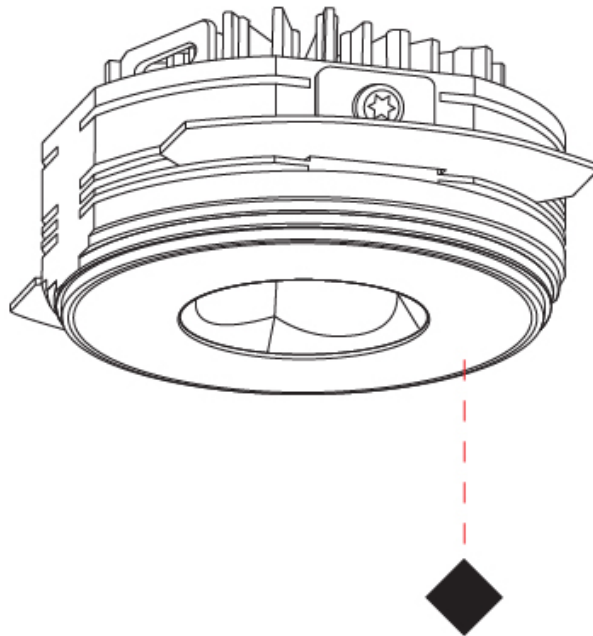

OIKO PRO ROUND TRIMLESS

A35883-

PROJECT	_____
TYPE	_____
SPECIFIER	_____
QUANTITY	_____
DATE	_____