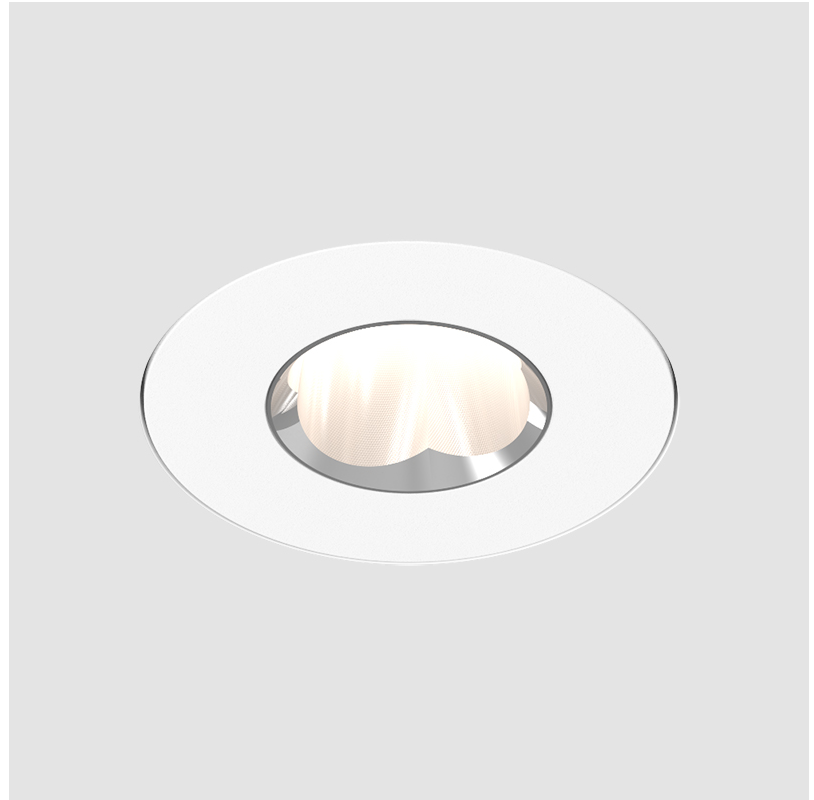

GENERAL

Series: Oiko Pro
Subseries: Oiko Pro Round
Brand: Prolicht
Division: Architectural
Mounting Type: Trimless
Mounting Location: Ceiling
Subcategory: Downlight

PHYSICAL

Shape: Round
Diameter (mm): 75
Diameter (in): 2 15/16
Height (mm): 65
Height (in): 2 9/16
Ceiling Thickness (mm): 10 / 12.5 / 15 / 25
Ceiling Thickness (in): 3/8 or 1/2 or 9/16 or 1
Min. Recessing Depth (mm): 70
Min. Recessing Depth (in): 2 3/4
Light Distribution: Direct
Diffuser: Lens Pack - Spread Lens / Linear Spread Lens / Honeycomb Louver
Fixture Finish: SSR / BKV / CWI / CRY / HAB / LAG / UFT / ITA / RUA / RUR / MIC / FTG / MYG / TWT / LOD / PUS / FRO / FUP / KIA / POP / BLS / SPG / MEY / GOH / GUM / CHC / COM / ABZ / JAG / OBR / MOS / ROR
Fixture Material: Aluminum Die Cast
Cut-out Measurements: 86mm / 2 11/16" Diameter

ELECTRICAL

Lamp Type: LED (Zhaga Standard)
Input Wattage (W): 14
Total Output Wattage (W): 12.7
Dimming: Dali Dimming
Driver Included: No
Driver Location: Recessed Housing
Driver Type: Constant Current - Universal (120Vac only for DALI driver)
Driver Class: Class 2
Input Voltage (V): 120 - 277
Constant Current (MA): 700

LED

Color Temperature (°K): 2700-6500 Tunable White
Max. Delivered Lumen (lm): 1129
Nominal Lumen (lm): 1460
CRI: >90 CRI
Lamp Life (hrs): 50000
Special LEDs offerings: Tunable White

OPTICAL

Reflector°: 36
Adjustability: Fixed

RATINGS AND CERTIFICATIONS

Certified By: Certified for North American Standards
IP rating: IP20